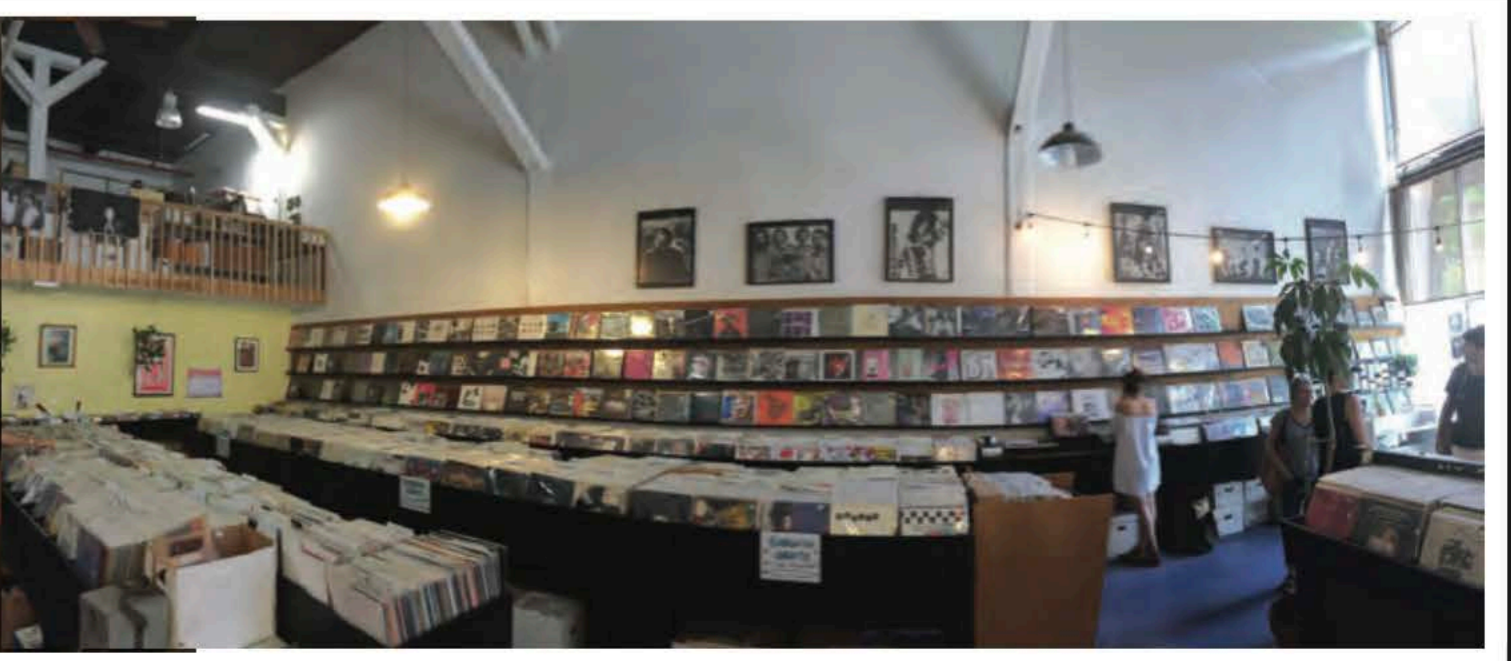

RED HOOK RECORDS

FRANK AND SAM'S HOUSE // SET BUILD: SAM'S ROOM TO MATCH LOCATION

GRANDMA MARIANNE'S HOUSE

NYPD PRECINCT