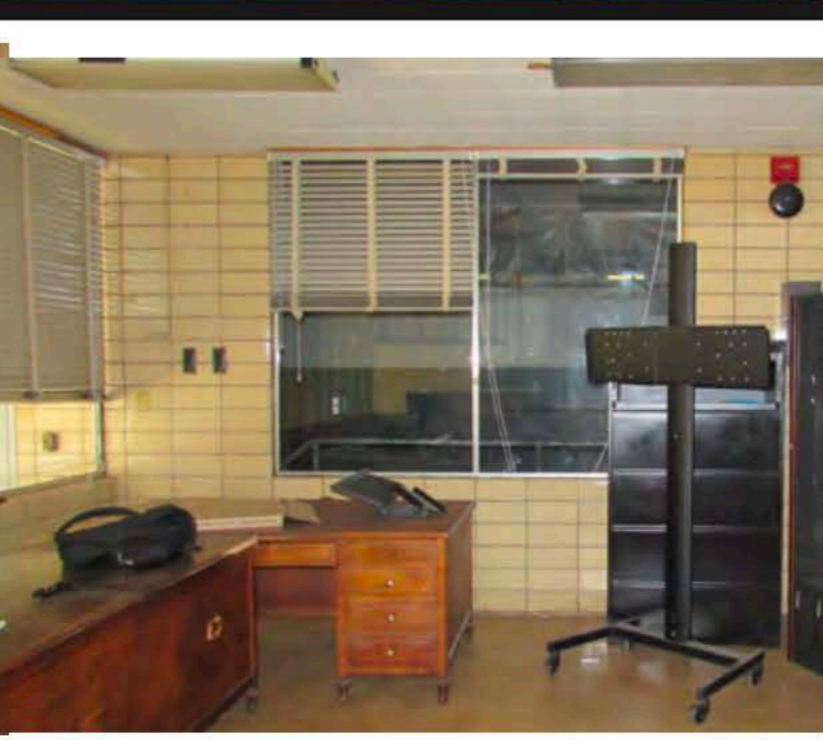

RED HOOK RECORDS

FRANK AND SAM'S HOUSE // SET BUILD: SAM'S ROOM TO MATCH LOCATION

GRANDMA MARIANNE'S HOUSE

NYPD PRECINCT