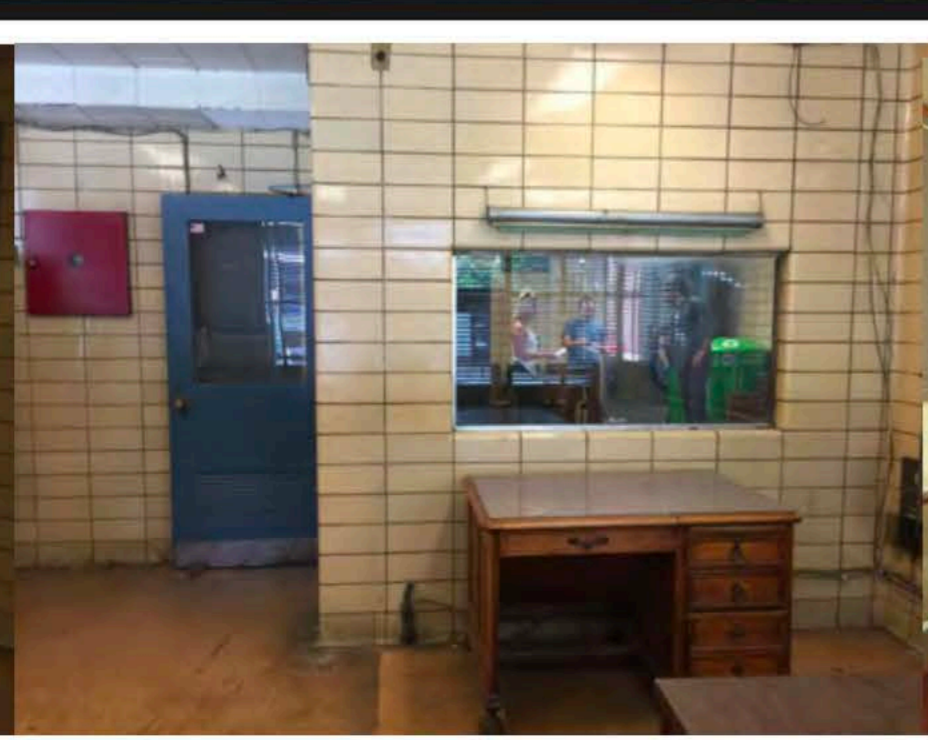

RED HOOK RECORDS

FRANK AND SAM'S HOUSE // SET BUILD: SAM'S ROOM TO MATCH LOCATION

GRANDMA MARIANNE'S HOUSE

NYPD PRECINCT