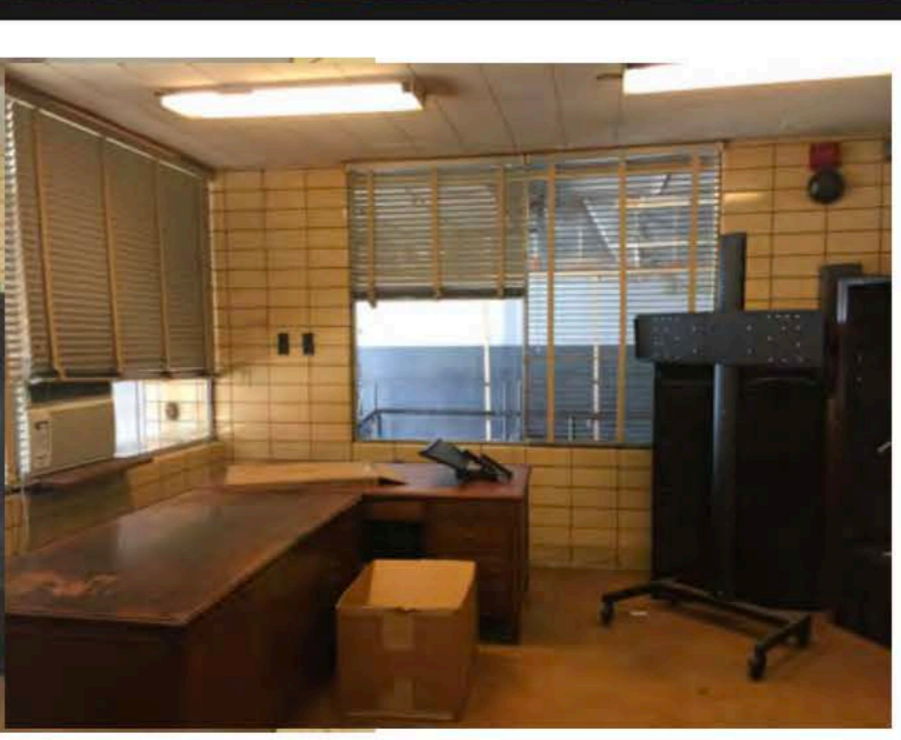

RED HOOK RECORDS

FRANK AND SAM'S HOUSE // SET BUILD: SAM'S ROOM TO MATCH LOCATION

GRANDMA MARIANNE'S HOUSE

NYPD PRECINCT