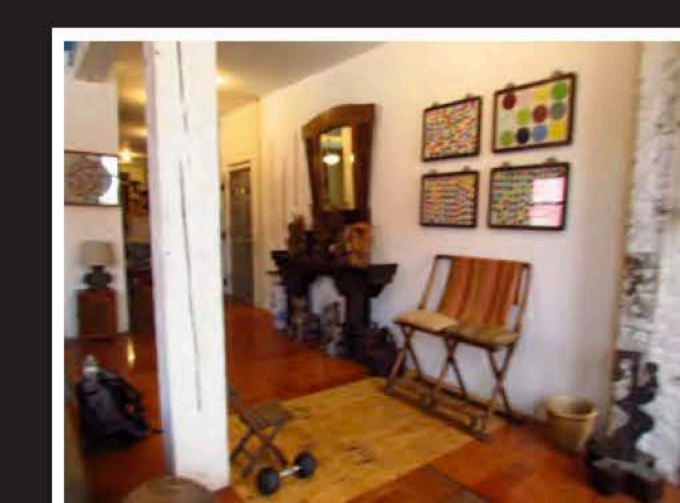

RED HOOK RECORDS

FRANK AND SAM'S HOUSE // SET BUILD: SAM'S ROOM TO MATCH LOCATION

GRANDMA MARIANNE'S HOUSE

NYPD PRECINCT