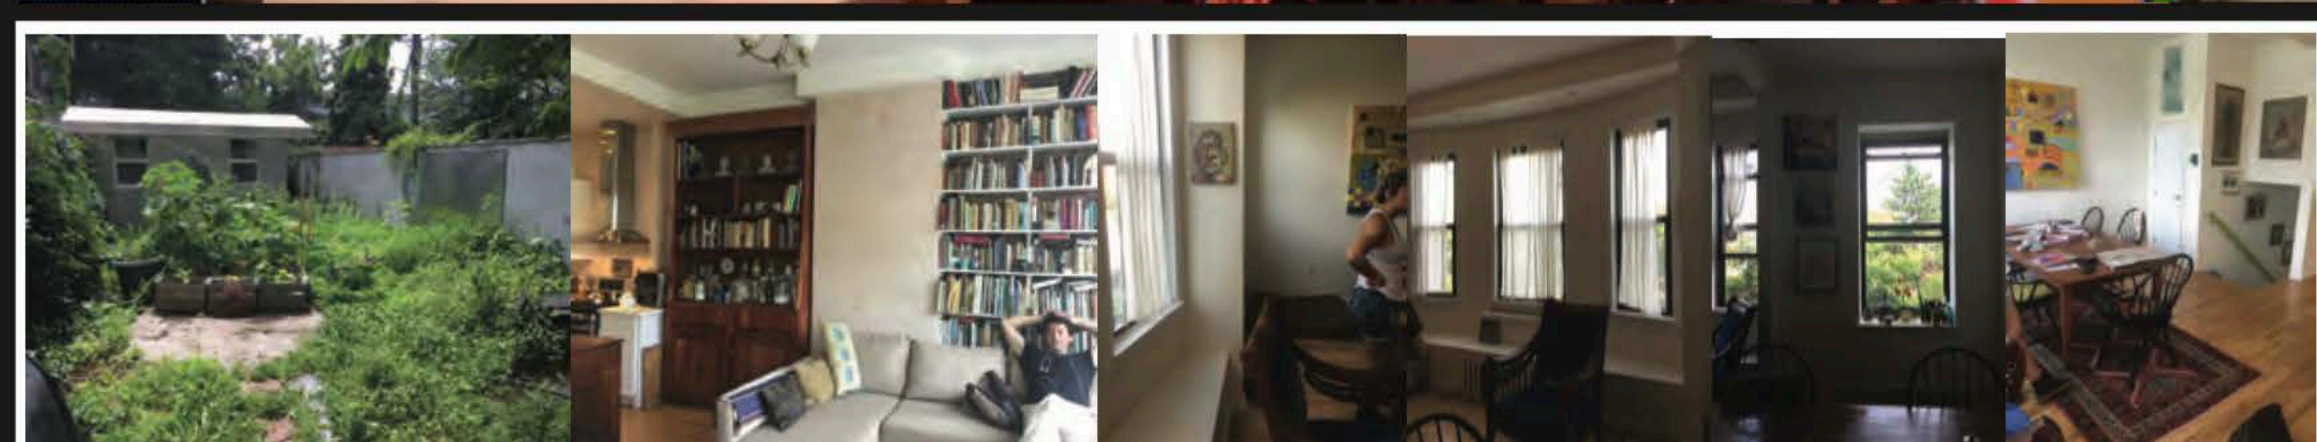

RED HOOK RECORDS

FRANK AND SAM'S HOUSE // SET BUILD: SAM'S ROOM TO MATCH LOCATION

GRANDMA MARIANNE'S HOUSE

NYPD PRECINCT