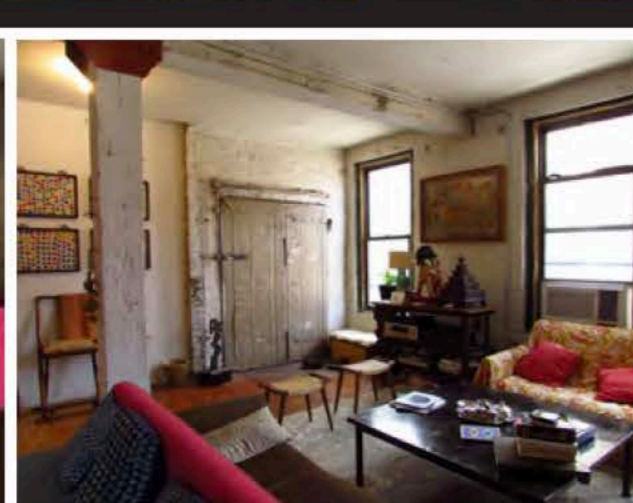

RED HOOK RECORDS

FRANK AND SAM'S HOUSE // SET BUILD: SAM'S ROOM TO MATCH LOCATION

GRANDMA MARIANNE'S HOUSE

NYPD PRECINCT