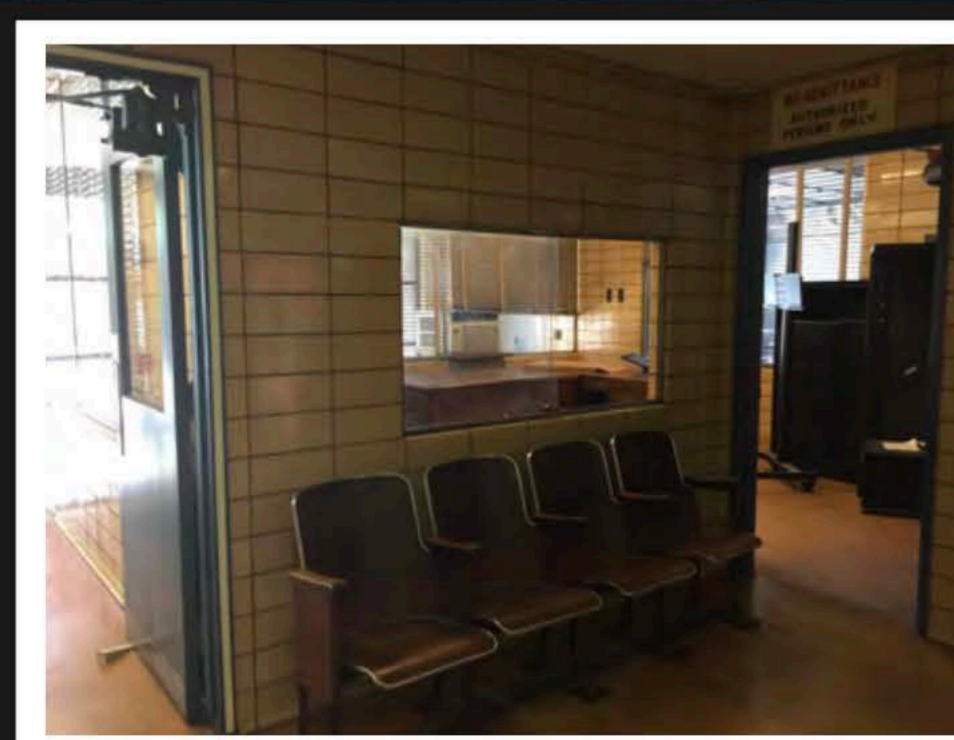

RED HOOK RECORDS

FRANK AND SAM'S HOUSE // SET BUILD: SAM'S ROOM TO MATCH LOCATION

GRANDMA MARIANNE'S HOUSE

NYPD PRECINCT