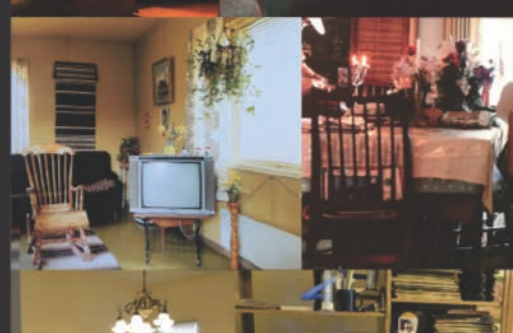

HATTIE

Dressing (on lawn/driveway)

Mood/Tone

ebmagill@gmail.com
10-08-2018 22:43:09

ebmagill@gmail.com
10-08-2018 22:45:44

HATTIE'S MOM

Carrie Mae Weems' Kitchen Table Series Inspiration

Mood/Tone